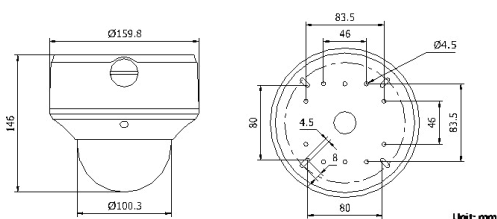

Dimensions

Unit: mm

Available models

DS-2CD4312FWD-I, DS-2CD4312FWD-IS
DS-2CD4312FWD-IZ, DS-2CD4312FWD-IZS
DS-2CD4312FWD-IZH, DS-2CD4312FWD-IZHS

- -Z: Motorized VF lens
- -S: 1-ch audio I/O,
  1-ch alarm I/O,
  1-ch RS-485 interface
- -H: Smart Heater

DS-2CD4312FWD-I(Z)(S)(H)	
Camera	
Image sensor	1/3" progressive scan CMOS
Min. illumination	0.01 lux@F1.2, AGC on, 0.014 lux@F1.4, AGC on, 0 lux with IR
Shutter time	1s ~ 1/100,000s
Slow shutter	Yes
Lens	2.8 ~ 12mm @F1.4, angle of view: 98.4° ~ 30.2° (-Z: motorized VF lens) * 8~32mm @F1.4 lens, angle of view: 27.8° ~ 9.1° (option for -Z model)
Lens mount	Φ14
Angle adjustment	Pan: 0° ~ 355°, tilt: 0° ~ 75°, rotation: 0° ~ 355°
Auto iris	DC drive
Day & night	ICR (Auto/Schedule/Alarm Trigger)
Digital noise reduction	3D DNR
Wide dynamic range	120dB WDR
Compression standard	
Video compression	H.264 / MPEG4 / MJPEG
H.264 codec profile	Baseline profile / main profile / high profile
Video bit rate	32 Kbps ~ 16 Mbps
Audio compression	G.711 / G.722.1 / G.726 / MP2L2 *only for -S model
Audio bit rate	64Kbps(G.711) / 16Kbps(G.722.1) / 16Kbps(G.726) / 32-128Kbps(MP2L2) *only for -S model
Image	
Max. resolution	1280 x 960
Frame rate	50 Hz: 25fps (1280 x 960), 50fps (1280 x 720) 60 Hz: 30fps (1280 x 960), 60fps (1280 x 720)
3rd stream	Independent setting, up to: 50Hz: 25fps (1280 x 960), 60Hz: 30fps (1280 x 960)
Image settings	Rotate mode, saturation, brightness, contrast, grayscale adjustable through client software or web browser
BLC	Yes, zone configurable
Defog	Yes
EIS	Yes
Picture overlay	128 x 128, BMP 24bit, zone configurable
ROI	Support
Network	
Network storage	NAS (Support NFS, SMB/CIFS)
Alarm trigger	Intrusion detection, Defocus detection, Motion detection, Face detection, line crossing detection, Dynamic analysis, Tampering alarm, Network disconnect, IP address conflict, Storage exception
Protocols	TCP/IP, ICMP, HTTP, HTTPS, FTP, DHCP, DNS, DDNS, RTP, RTSP, RTCP, PPPoE, NTP, UPnP, SMTP, SNMP, IGMP, 802.1X, QoS, IPv6, Bonjour
Security	User authentication, watermark, IP address filtering, anonymous access, reset
System compatibility	ONVIF, PSIA, CGI, ISAPI
Interface	
Communication interface	1 RJ45 10M / 100M ethernet port
Video Output	1 Vp-p composite output (75 Ω/RCA, for lens adjustment when installation)
On-board storage	Built-in Micro SD/SDHC/SDXC slot, up to 64 GB
General	
Operating conditions	-30°C ~ 60°C (-22°F ~ 140°F), humidity 95% or less (non-condensing) -H: -40°C ~ 60°C (-40°F ~ 140°F), with smart heater on
Power supply	24 VAC ± 10%, PoE (802.3af)
Power consumption	Max. 12.5W
IR range	Up to 30m
Ingress protection	IP66
Impact protection	IEC60068-2-75Eh, 50J; EN50102, up to IK10
Dimensions	Φ 159.8 × 146 mm (Φ 6.29" × 5.75")
Weight	2100 g (4.62 lbs)