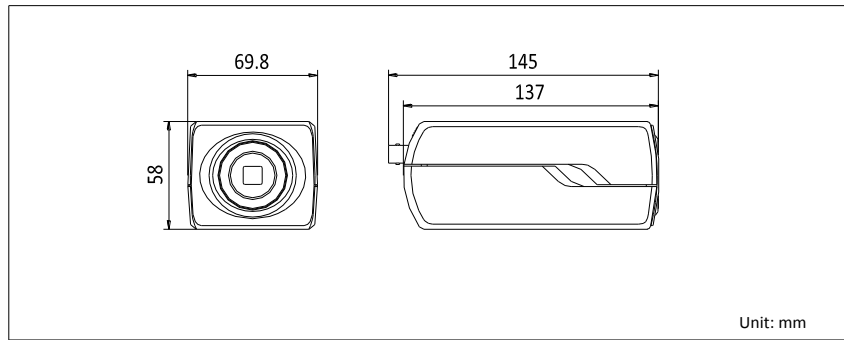

## Dimensions

### General

Operating Conditions	-30 °C – 60 °C (-22 °F – 140 °F), Humidity 95% or less (non-condensing)
Power Supply	24 V AC ± 10%, 12 V DC ± 10%, PoE (802.3af)
Power Consumption	Max. 6 W
Dimensions	69.8×58×145 mm (2.68" × 2.56" × 5.70")
Weight	830 g (1.83 lbs)