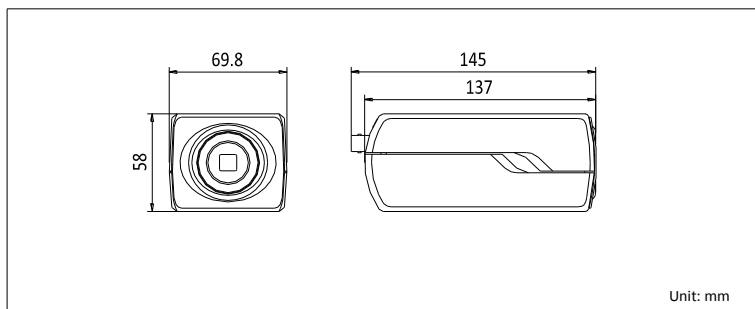

Installation

Vertical installation is required to ensure the accuracy of visitor flow accounting. The maximum width of captured area is 2.5m. The following data is for reference. Please consult our technique for details.

Width of captured area	Monitoring distance U(m)	Focal length(mm)	Installation height (m)	A(degree)
2	5	12	2.6	13°±3°
2.5	6	12	2.8	13°±3°

iDS-2CD6024FWD/F FACE CAPTURE 2MP Intelligent Network Camera

Specification

Dimensions

Network	
Network Storage	Micro SD/SDHC/SDXC card (128G), NAS(NFS, SMB/CIFS), edge recording
Alarm Trigger	Intrusion detection, audio exception detection, defocus detection, motion detection, face detection, dynamic analysis, tampering alarm, network disconnect, IP address conflicts, storage exception
Protocols	TCP/IP, ICMP, HTTP, HTTPS, FTP, DHCP, DNS, DDNS, RTP, RTSP, RTCP, PPPoE, NTP, UPnP, SMTP, SNMP, IGMP, 802.1X, QoS, IPv6, Bonjour
Standard	ONVIF, PSIA, CGI, ISAPI
Common features	Reset, flickerless, three streams, heartbeat, mirror, password protection, video masking, watermark, anonymous login, IP address filtering
Intelligent	
Face capture	Accurately detect human faces, capture face images, or trigger an alarm
General	
Operating Conditions	-30 °C – 60 °C (-22 °F – 140 °F), Humidity 95% or less (non-condensing)
Power Supply	24 V AC ± 10%, 12 V DC ± 10%, PoE (802.3af)
Power Consumption	Max. 6 W
Dimensions	69.8×58×145 mm (2.68" × 2.56" × 5.70")
Weight	830 g (1.83 lbs)
Order Models	
IDS-2CD6024FWD/F	