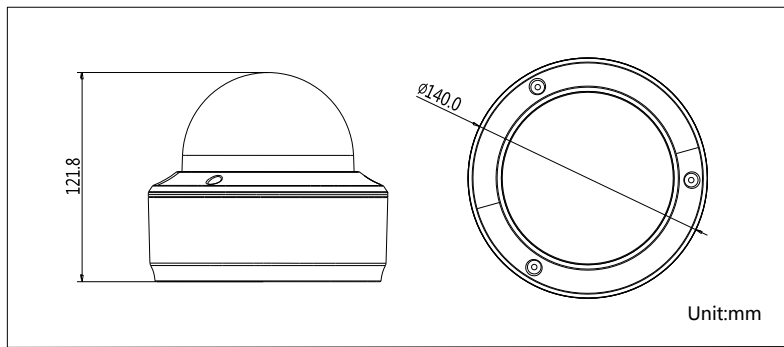

Dimensions

Network	
Network Storage	NAS(NFS, SMB/HIFS), edge recording
Alarm Trigger	Face Detection , Defocus Detection , Scene Change, Audio Abnormal, Motion detection, Tampering alarm, Network disconnect, IP address conflict, Storage exception
Protocols	TCP/IP, ICMP, HTTP, HTTPS, FTP, DHCP, DNS, DDNS, RTP, RTSP, RTCP, PPPoE, NTP, UPnP, SMTP, SNMP, IGMP, 802.1X, QoS, IPv6, Bonjour
Standard	ONVIF, PSIA, CGI, ISAPI
Common features	Reset, flickerless, three streams, heartbeat, mirror, password protection, video masking, watermark, anonymous login, IP address filtering
Intelligent	
Face Capture	Detect human faces, capture face images, or trigger an alarm
General	
Operating Conditions	-30 °C – 60 °C (-22 °F – 140 °F), Humidity 95% or less (non-condensing)
Power Supply	12 V DC $\pm$ 10%, PoE (802.3af)
IR Range	Up to 30m
Power Consumption	Max. 13.5W
Dimensions	Φ 140 $\times$ 121.8 mm (Φ 5.51" $\times$ 4.80")
Weight	1400 g (3.09 lbs)
Order Models	
iDS-2CD6124FWD-IZ/ F